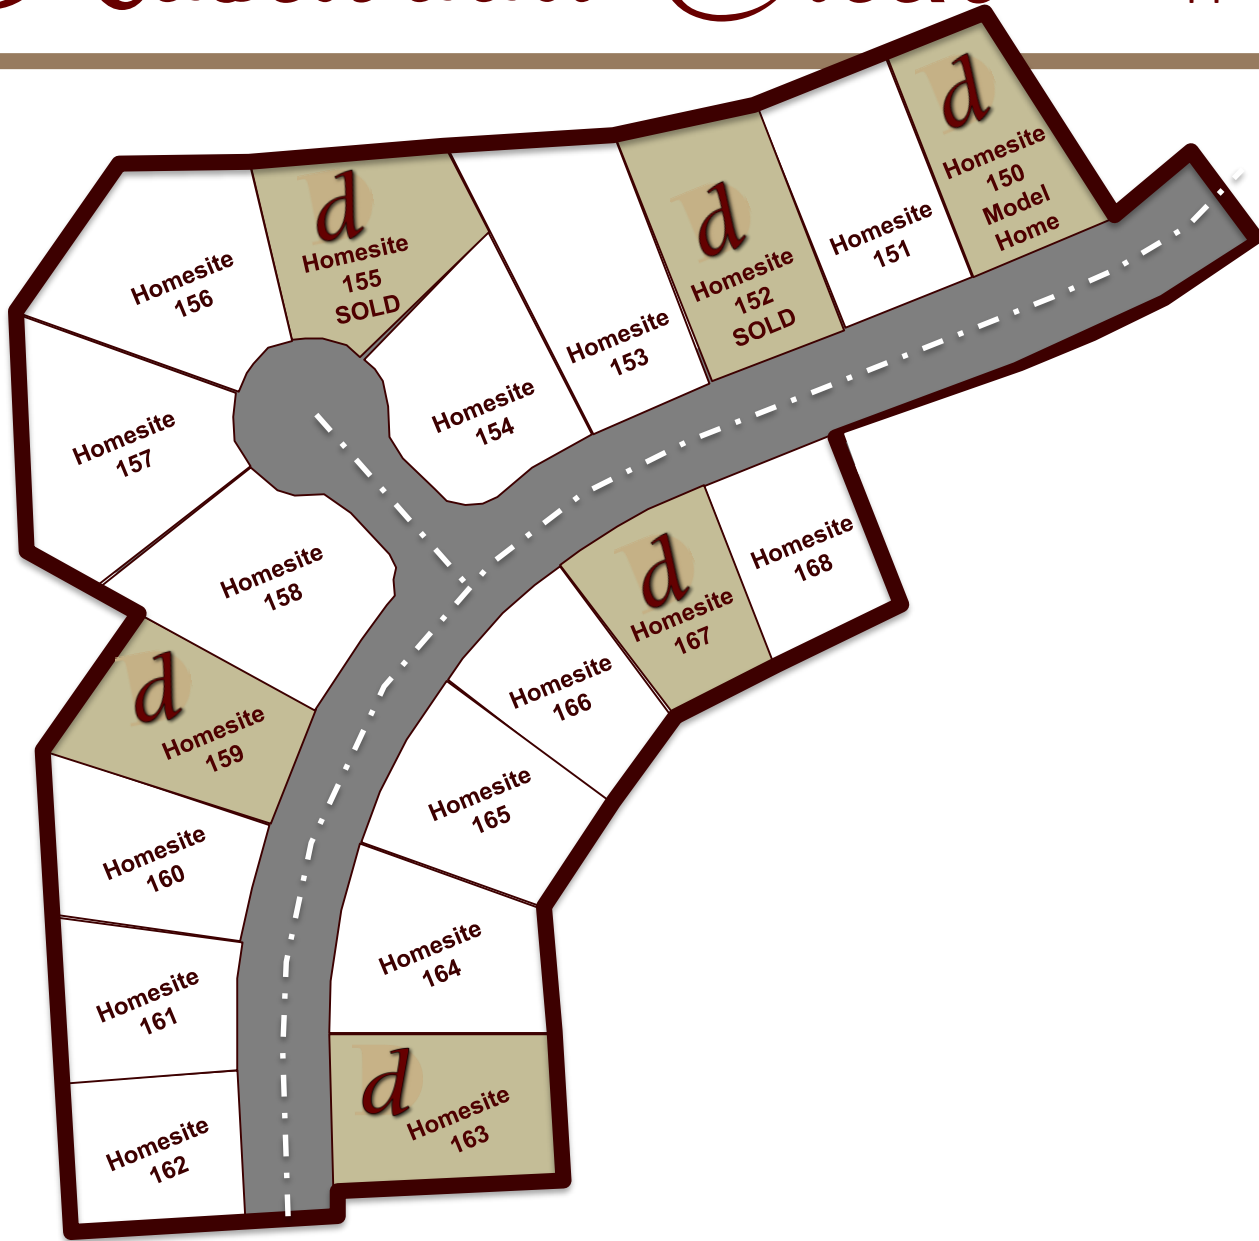

# Rosewood Creek

Tipp City, Ohio

## Rosewood Creek

- Custom Homes
- Tipp City School District

Lot	Address	Lot Size	Information
150	1095 Rosenthal Dr.	0.2829 ac	Model Home
152	1075 Rosenthal Dr.	Sold	Sold
155	1315 Wildrose Ct.	Sold	Sold
159	1045 Rosenthal Dr.	0.2905 ac	Available
163	1020 Rosenthal Dr.	0.3131 ac	Available
167	1070 Rosenthal Dr.	0.2450	Available